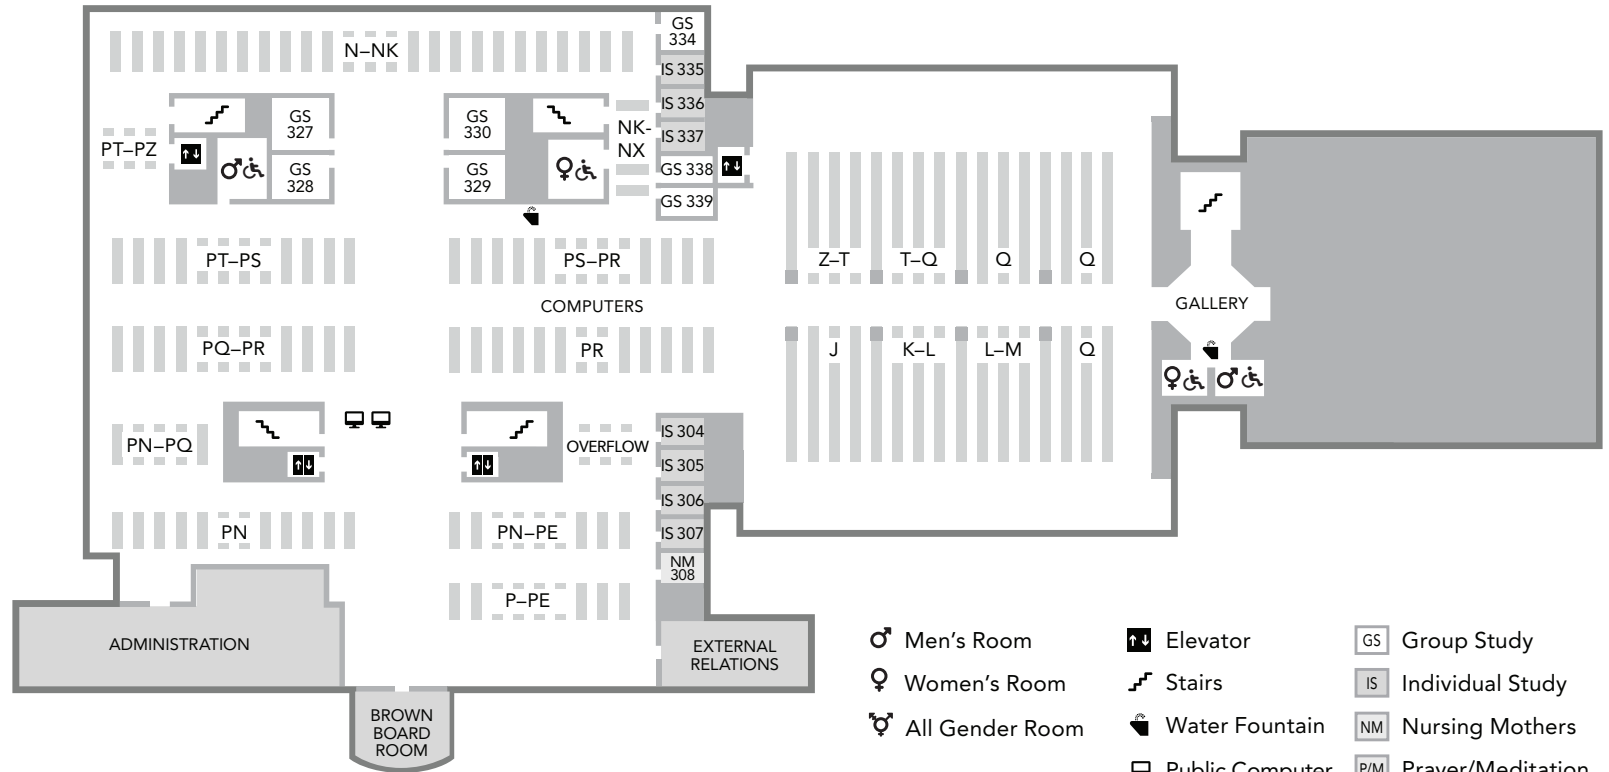

G

- Botetourt Gallery
- Botetourt Theatre
- Content Services
- Conservation Patio
- Cox Classroom
- Ford Classroom
- The Hive
- Interlibrary Loan
- Kyle Classroom
- Media Studios
- Production Studio
- Reeder Media Center
- Screening Room

3

QUIET FLOOR CALL NUMBERS J-Z

- Administration
- Brown Board Room
- Computers / Printers
- External Relations
- Group Study Rooms
- Individual Study Rooms
- Nursing Mothers Room

- ♂ Men's Room
- ♀ Women's Room
- ♂♀ All Gender Room
- ⬆️⬆️ Elevator
- 🪜 Stairs
- 💧 Water Fountain
- 🖨️ Public Computer
- GS Group Study
- IS Individual Study
- NM Nursing Mothers
- P/M Prayer/Meditation

2

CALL NUMBERS A-H

- Bright Gallery
- Center for Geospatial Analysis
- Comic Arts Collection
- Computers / Printers
- Government Information
- Grad Commons
- Group Study Rooms
- Individual Study Rooms
- Juvenile Collection
- Music Scores
- Oversize Books
- Prayer & Meditation Room