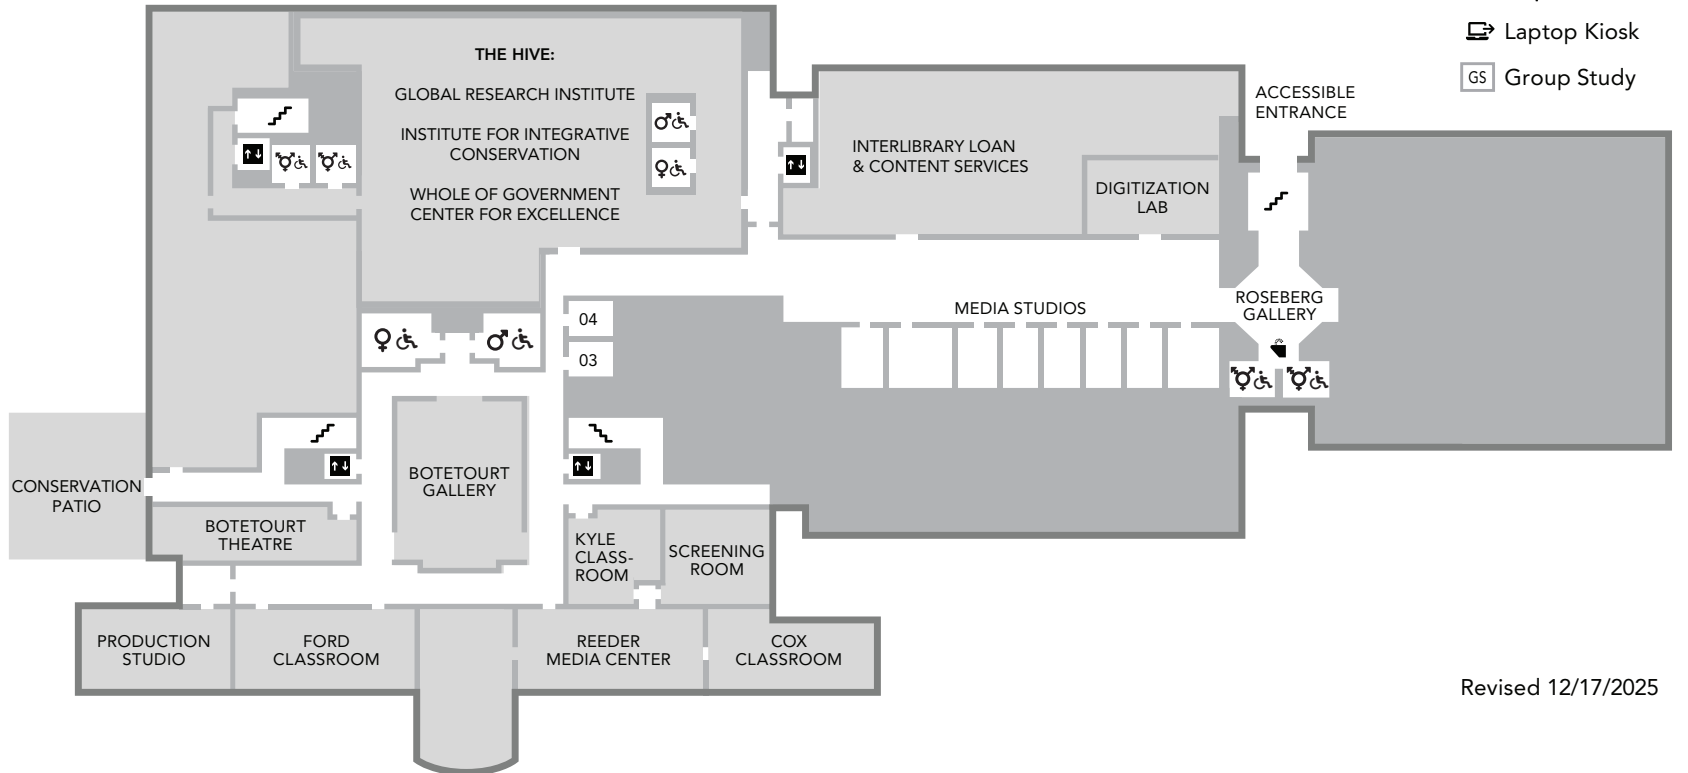

1

- Bray School Lab
- Cafe
- Circulation & Reserves
- Click & Collect Pickup
- Computers / Printers
- Dulin Learning Center
- DVD Collection
- Rebman Genealogy
- Group Study Rooms
- The Lemon Project
- Maps & Microforms
- Marshall Gallery
- Popular Books
- Tribe Tutor Zone
- Research Collection
- Special Collections
- Swem Patio
- Vaughan Read & Relax
- Writing & Communication Center

G

- Botetourt Gallery
- Botetourt Theatre
- Content Services
- Conservation Patio
- Cox Classroom
- Ford Classroom
- The Hive
- Interlibrary Loan
- Kyle Classroom
- Media Studios
- Production Studio
- Reeder Media Center
- Screening Room

3

QUIET FLOOR CALL NUMBERS J-Z

- Administration
- Brown Board Room
- Computers / Printers
- External Relations
- Group Study Rooms
- Individual Study Rooms
- Nursing Mothers Room

- ♂ Men's Room
- ♀ Women's Room
- ♂♀ All Gender Room
- ⬆️⬆️ Elevator
- 🪜 Stairs
- 💧 Water Fountain
- 🖨️ Public Computer
- GS Group Study
- IS Individual Study
- NM Nursing Mothers
- P/M Prayer/Meditation

2

CALL NUMBERS A-H

- Bright Gallery
- Center for Geospatial Analysis
- Comic Arts Collection
- Computers / Printers
- Government Information
- Grad Commons
- Group Study Rooms
- Individual Study Rooms
- Juvenile Collection
- Music Scores
- Oversize Books
- Prayer & Meditation Room