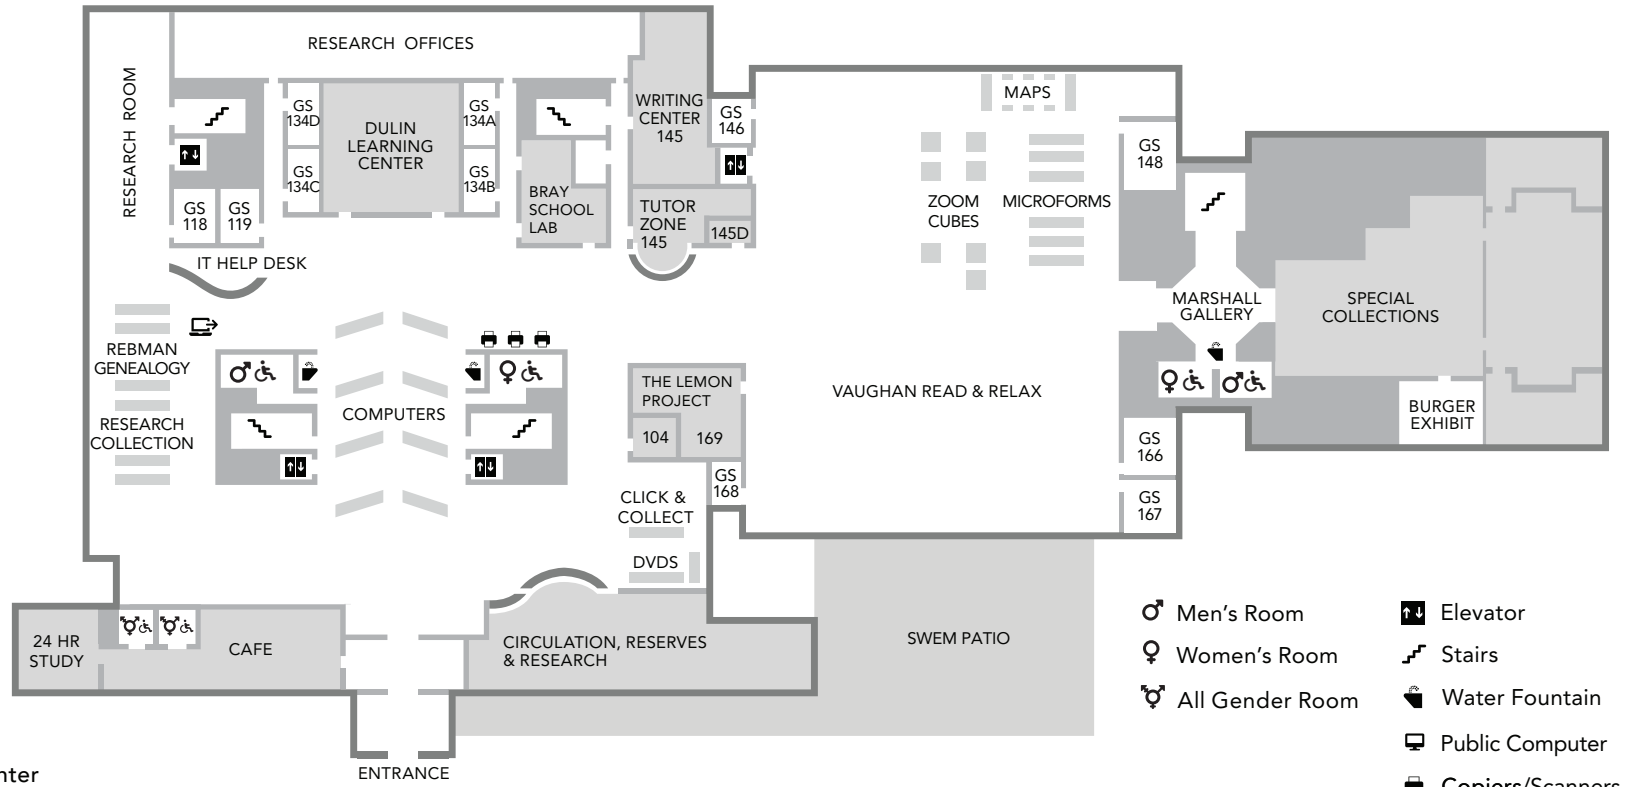

1

- Bray School Lab
- Cafe
- Circulation & Reserves
- Click & Collect Pickup
- Computers / Printers
- Dulin Learning Center
- DVD Collection
- Rebman Genealogy
- Group Study Rooms
- The Lemon Project
- Maps & Microforms
- Marshall Gallery
- Popular Books
- Tribe Tutor Zone
- Research Collection
- Special Collections
- Swem Patio
- Vaughan Read & Relax
- Writing & Communication Center

G

- Botetourt Gallery
- Botetourt Theatre
- Content Services
- Conservation Patio
- Cox Classroom
- Ford Classroom
- The Hive
- Interlibrary Loan
- Kyle Classroom
- Media Studios
- Production Studio
- Reeder Media Center
- Screening Room

3

QUIET FLOOR CALL NUMBERS J-Z

- Administration
- Brown Board Room
- Computers / Printers
- External Relations
- Group Study Rooms
- Individual Study Rooms
- Nursing Mothers Room

- ♂ Men's Room
- ♀ Women's Room
- ♂♀ All Gender Room
- ⬆️⬆️ Elevator
- 🪜 Stairs
- 💧 Water Fountain
- 🖨️ Public Computer
- GS Group Study
- IS Individual Study
- NM Nursing Mothers
- P/M Prayer/Meditation

2

CALL NUMBERS A-H

- Bright Gallery
- Center for Geospatial Analysis
- Comic Arts Collection
- Computers / Printers
- Government Information
- Grad Commons
- Group Study Rooms
- Individual Study Rooms
- Juvenile Collection
- Music Scores
- Oversize Books
- Prayer & Meditation Room